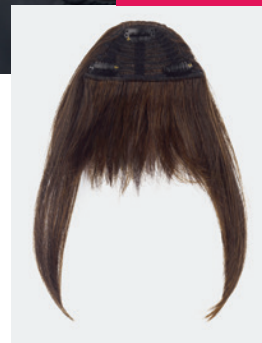

15 - 25 cm

black, dark brown, medium brown, nut brown, dark blonde, natural blonde, gold blonde, light blonde, platinum blonde, beaujolais mix

790,00 Kč

LEMON

12 - 25 cm

HIGH HEAT FIBER

black, dark brown, medium brown, light brown, nut brown, dark blonde, natural blonde, ginger blonde, gold blonde, light blonde, platinum blonde